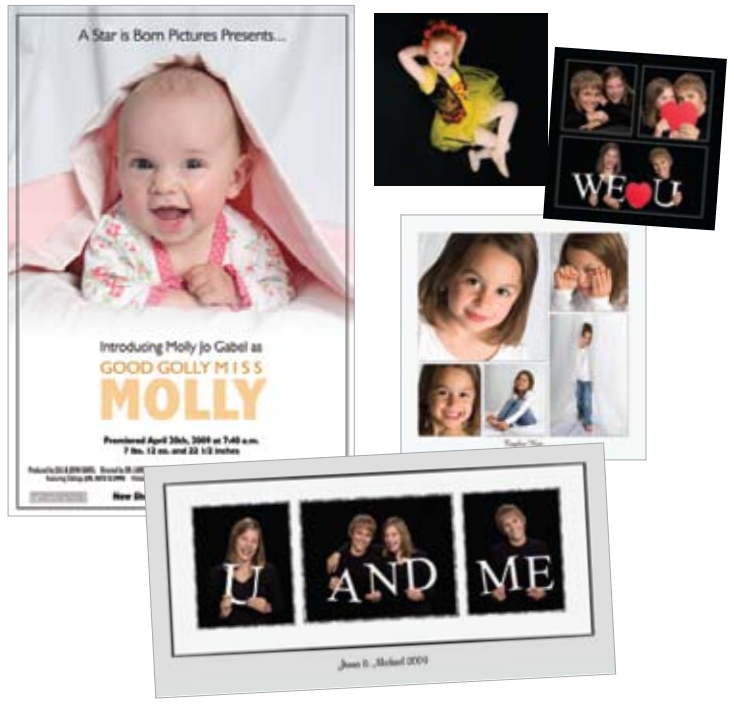

styleGUIDE

Dark

Light

Specialty

Seasonal

Black & White

Sepia

4x7 Portrait Greeting Cards

Sample shown actual size 4" x 7"

Portrait Possibilities

LIMITED TIME
Available through Oct. 31

Rustic Barn Set

NEW Sapphire

Gray

Coming in November!
Schedule your appointment now!

Holiday Set

Black & White backgrounds also available

Parent in Portrait

Part of Parent in Portrait

Extreme Close-up

Dramatic Lighting